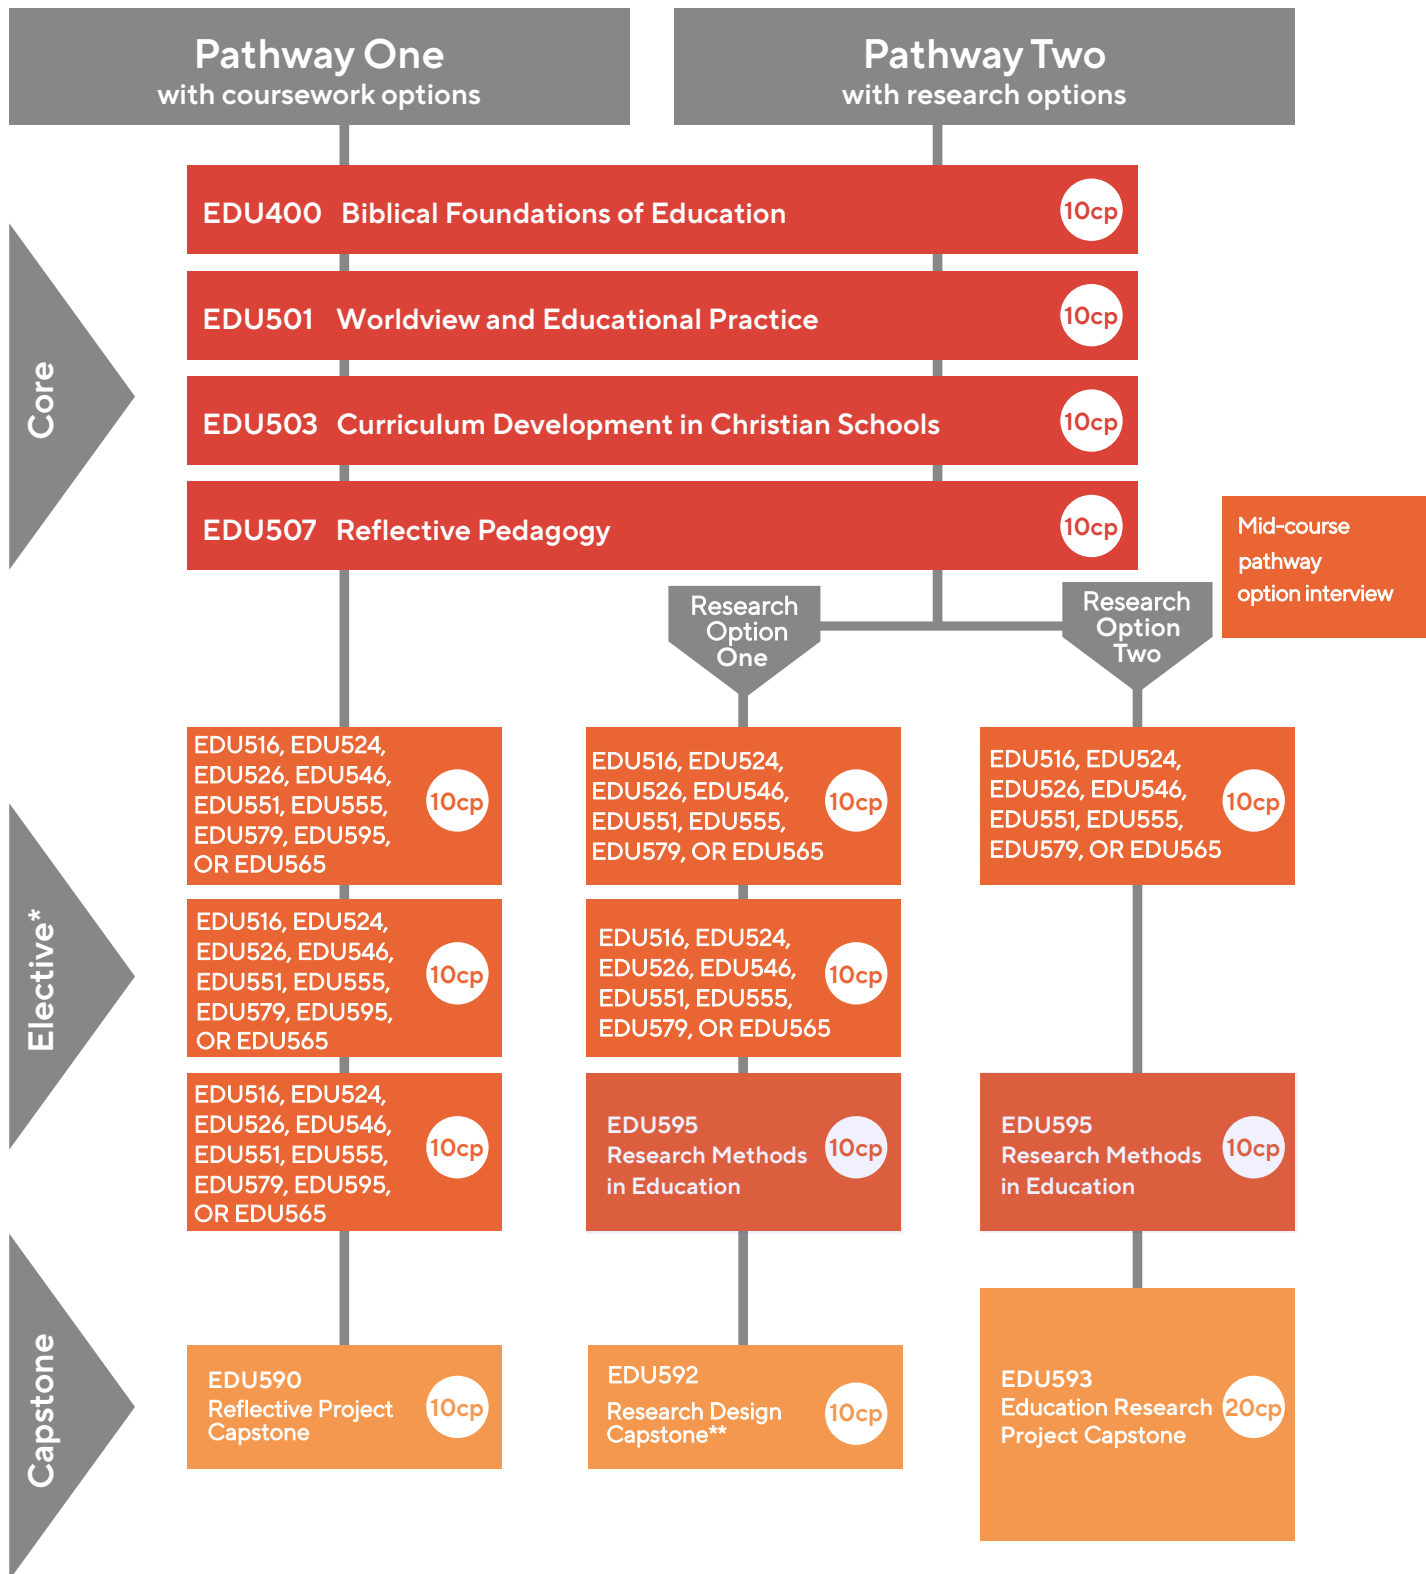

# Master of Education

80 credit points

\*In addition to 20cp from the electives listed, students may choose up to 1 elective (10cp) from the Master of Education (Leadership) course.

\*\*Will be offered from Semester 1 2024.

# Graduate Certificate of Education

40 credit points