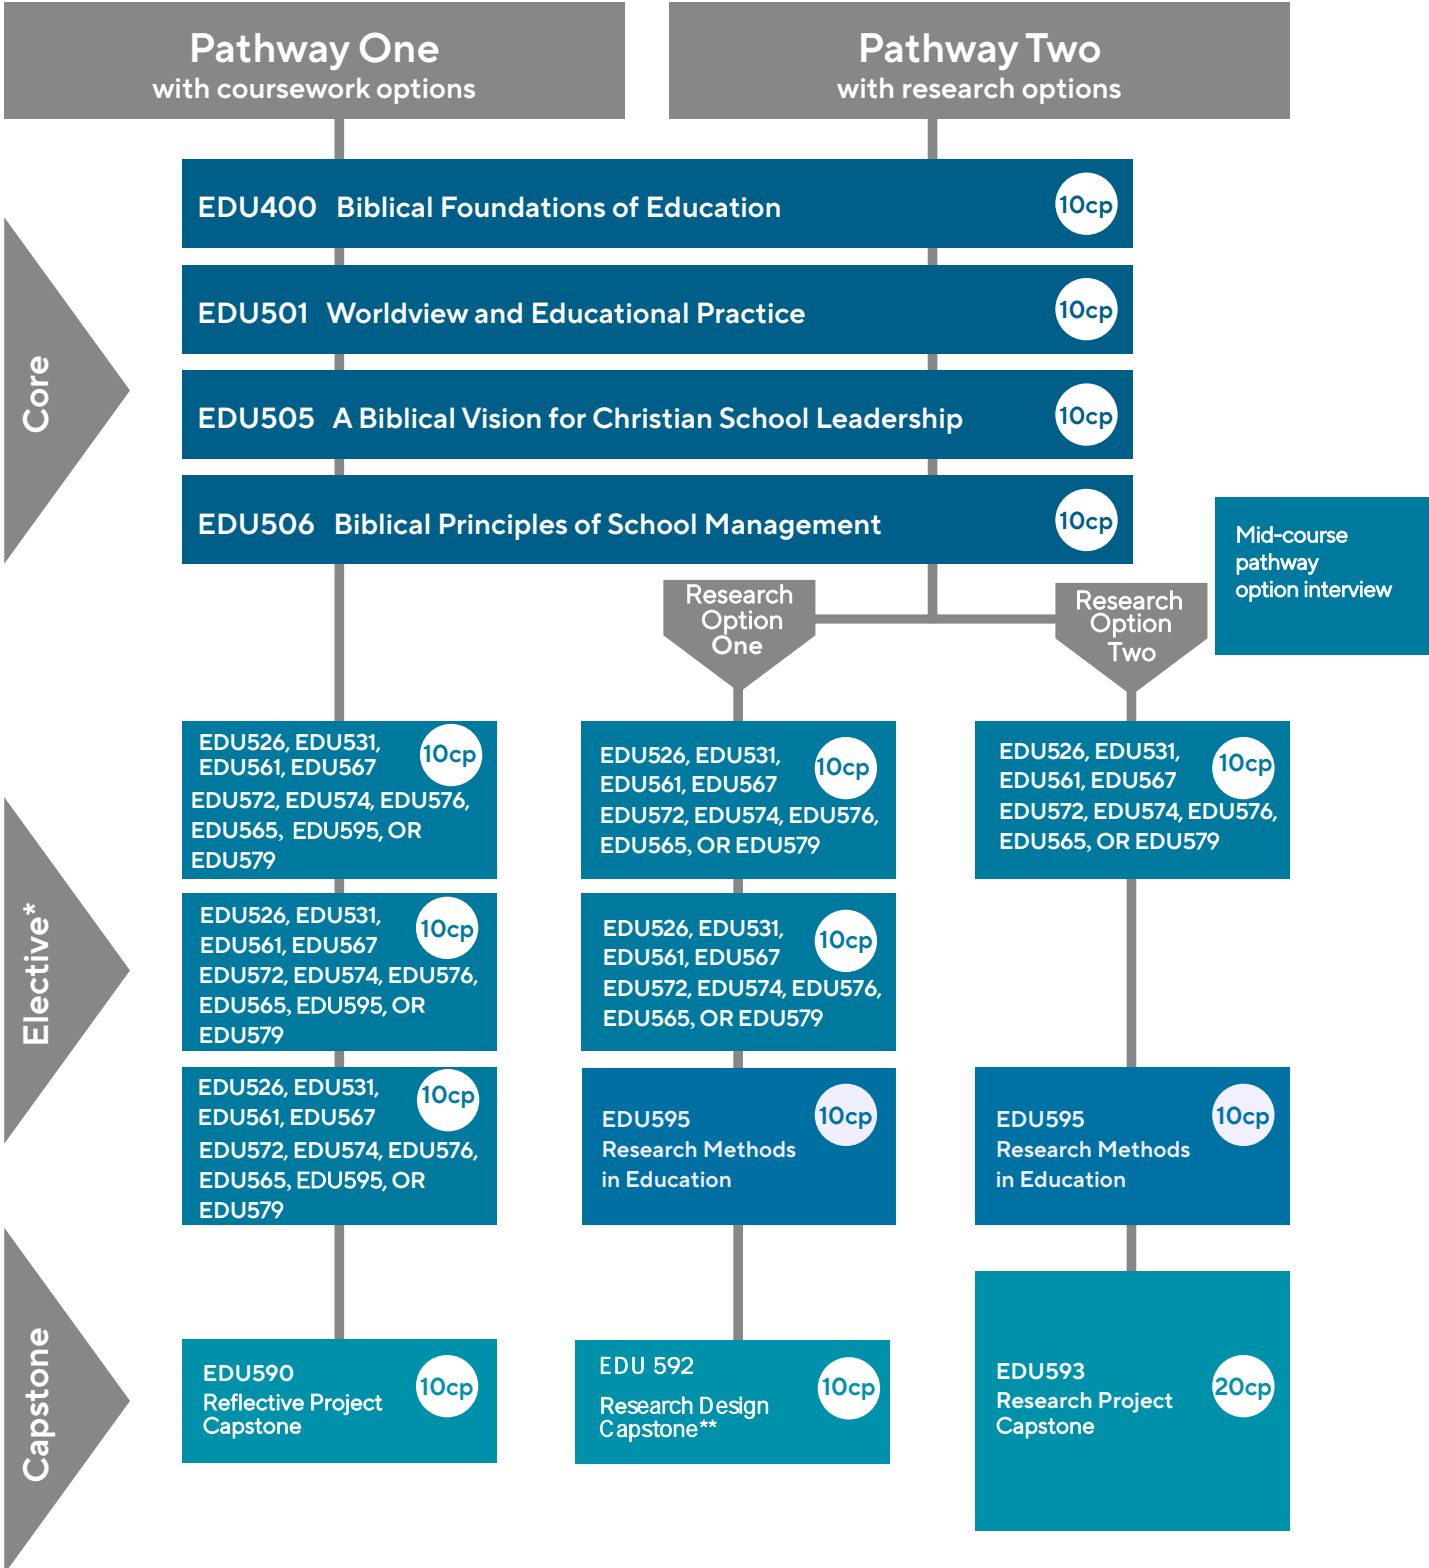

Master of Education (Leadership)

80 credit points

*In addition to 20cp from the electives listed, students may choose up to 1 elective (10cp) from the Master of Education course.

**Will be offered from Semester 3 2023.

Graduate Certificate of Education (Leadership)

40 credit points